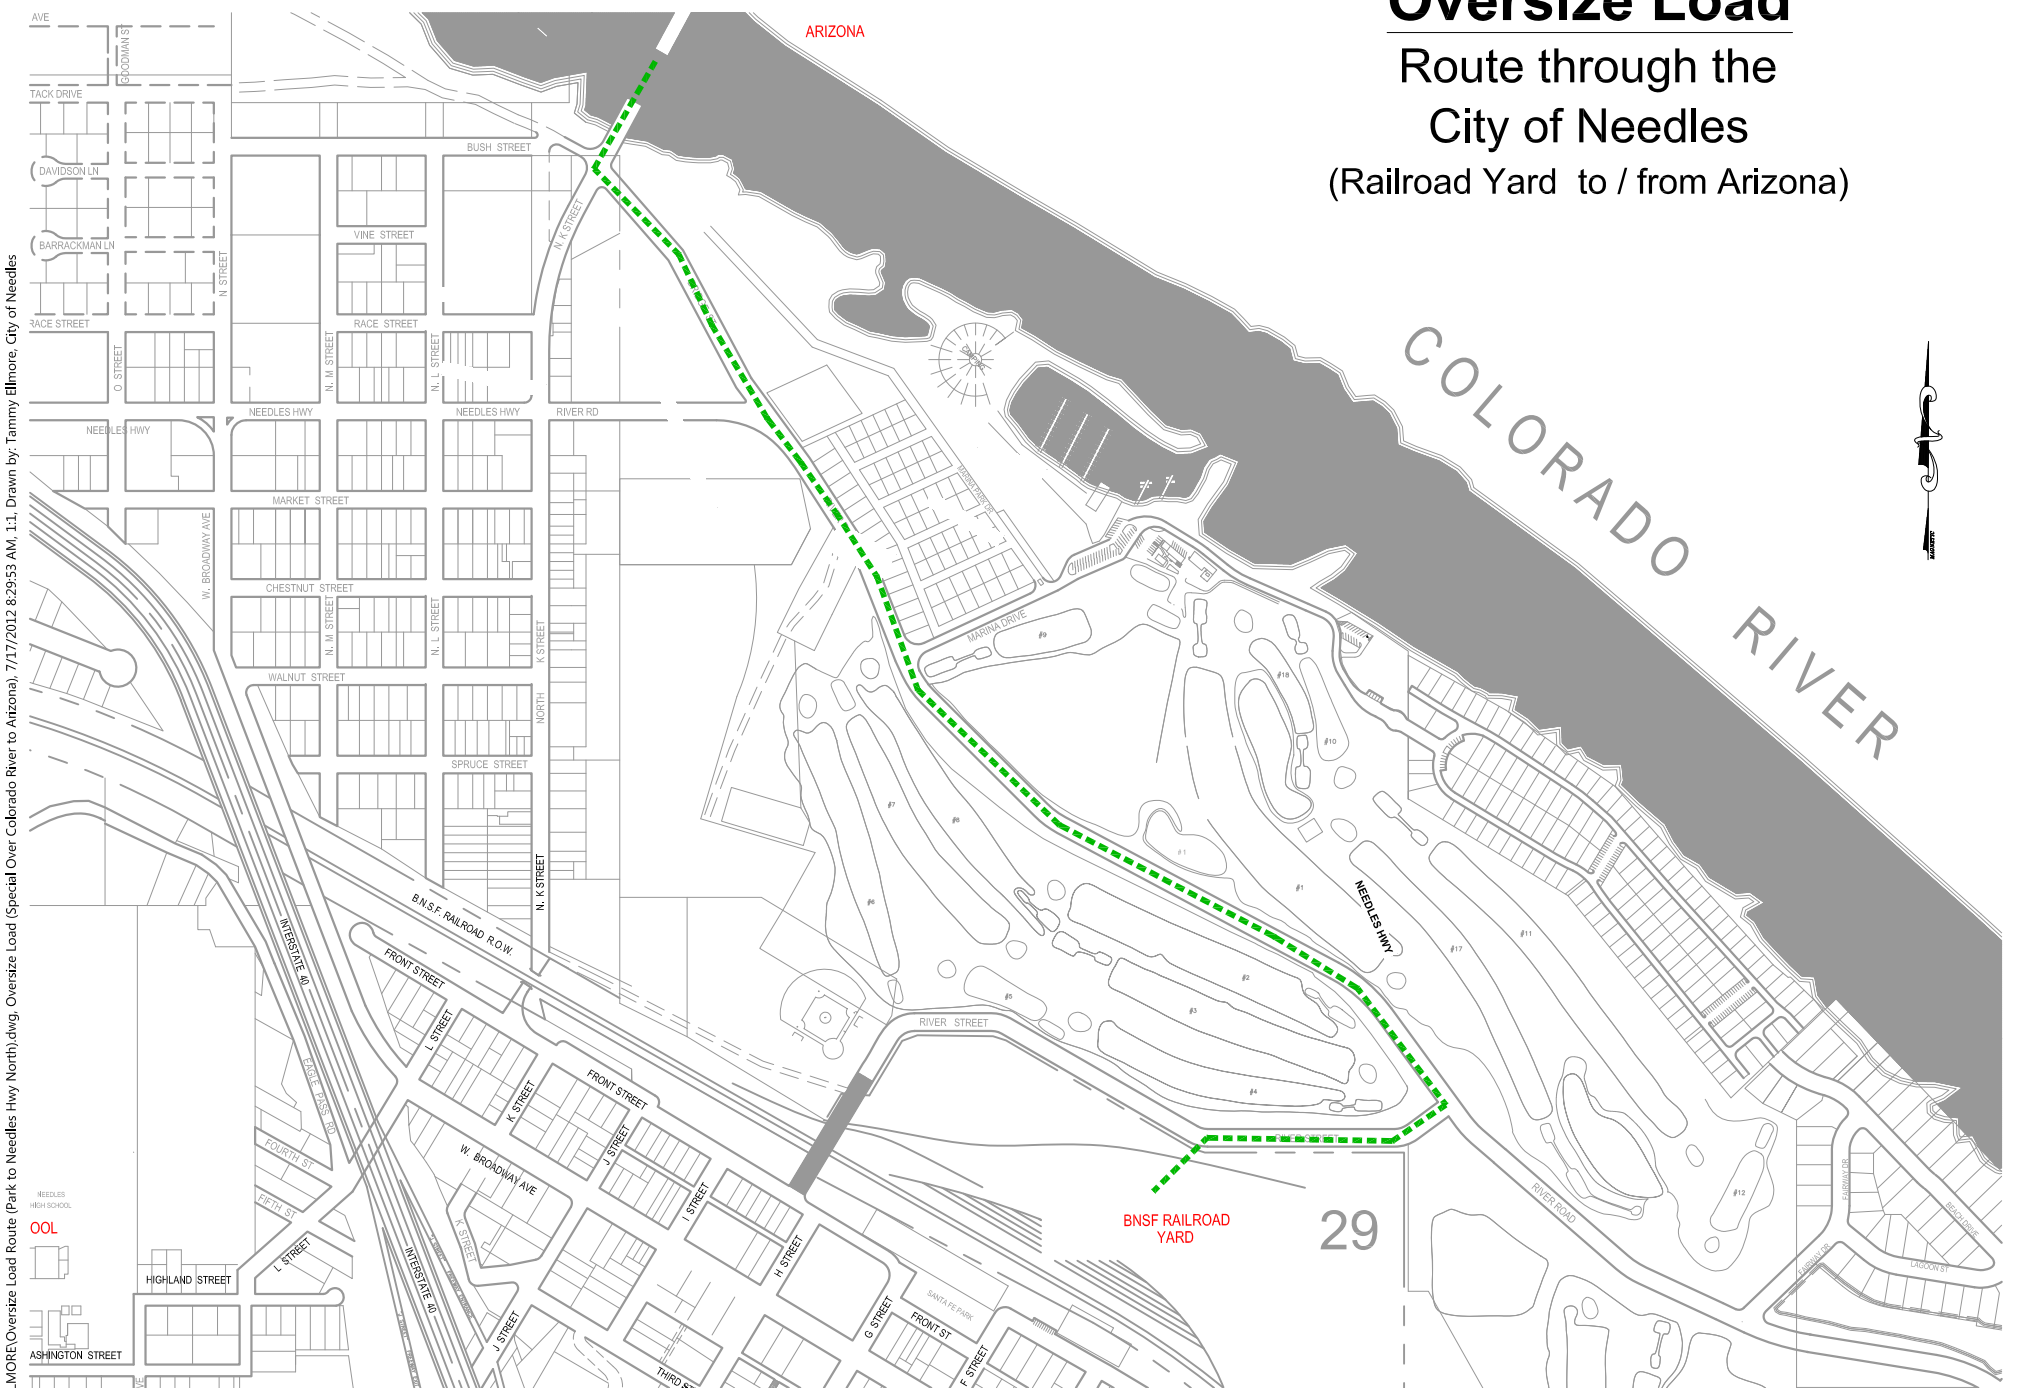

Oversize Load

Route through the
City of Needles
(Railroad Yard to / from Arizona)

E:\ELLMORE\Oversize Load Route (Park to Needles Hwy North).dwg, Oversize Load (Special Over Colorado River to Arizona), 7/17/2012 8:29:53 AM, 1:1. Drawn by: Tammy Ellmore, City of Needles

OOL

CHP Only Accept Maps Signed off by City of Needles.